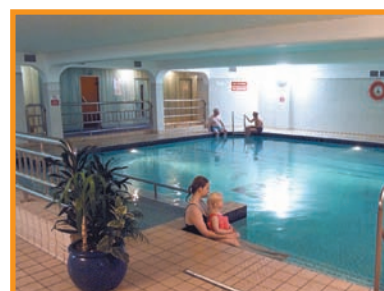

New Continental HOTEL

The New Continental Hotel in Plymouth's City Centre is a privately owned, independent run hotel offering a flexible selection of Conference facilities.

Traditional features combined with modern facilities such as ISDN, PowerPoint presentation equipment and WiFi, reflect the hotel's modern approach to conferencing.

The Ballroom is the principal banqueting suite and has sophisticated lighting, 3 phase electrics, ISDN and loop PA system. Alternatively the Athena and adjoining Roma, with natural daylight, can be combined making them ideal for an informal reception or a banquet. The Green room also offers natural daylight with blackout and is popular for small meetings and training sessions. The four main conference suites are all situated on the ground floor. There are also a number of syndicate rooms for breakout or secretarial support.

Post conference relaxation or exercise is assured in the Leisure Club where there is an indoor heated swimming pool, sauna, steam room, solarium and beautician. There are 99 spacious modern bedrooms with televisions, coffee making facilities, trouser press, hair dryer and modem points. The standard of food and service are excellent offering traditional English cuisine with our trademark Mediterranean twist.

With competitive rates and an easy to reach location with car parking, make The New Continental Hotel your first choice in Conference Venues.

Room Capacities

Name of Room	Theatre Style	Classroom	Boardroom	Reception	Banquet	Exhibitions m²
Ballroom	350	100	70	350	250	282
Athena	150	50	45	150	130	200
Roma	70	18	30	50	40	69
Green	5	18	20	50	40	46

Our Conference team is on hand to help you with every aspect of your planning organisation and administration so telephone or e-mail for a tailored package to suit your timetable.

The New Continental Hotel
Millbay Road
Plymouth
PL1 3LD

Tel: (44) (0) 1752 276797
Fax: (44) (0) 1752 227013
Email: newconti@tiscali.co.uk

Web Address: www.newcontinental.co.uk